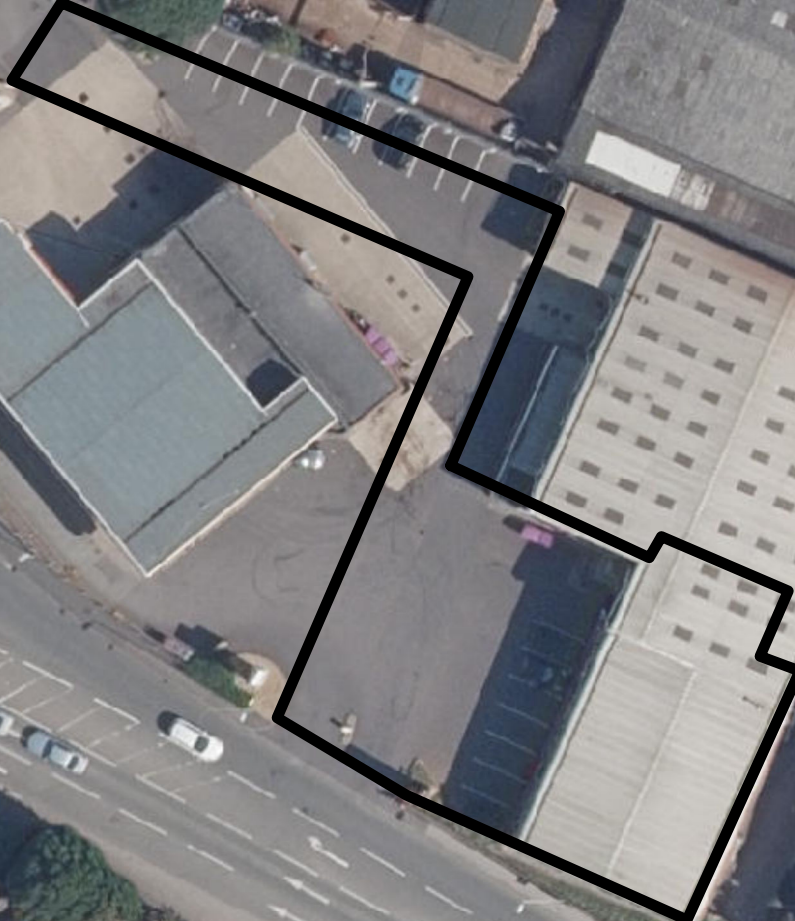

22/03224/F

Salvation Army  
Swan Close Road  
Banbury  
OX16 5AQ

1:600

© Crown Copyright and database right 2023. Ordnance Survey 100018504